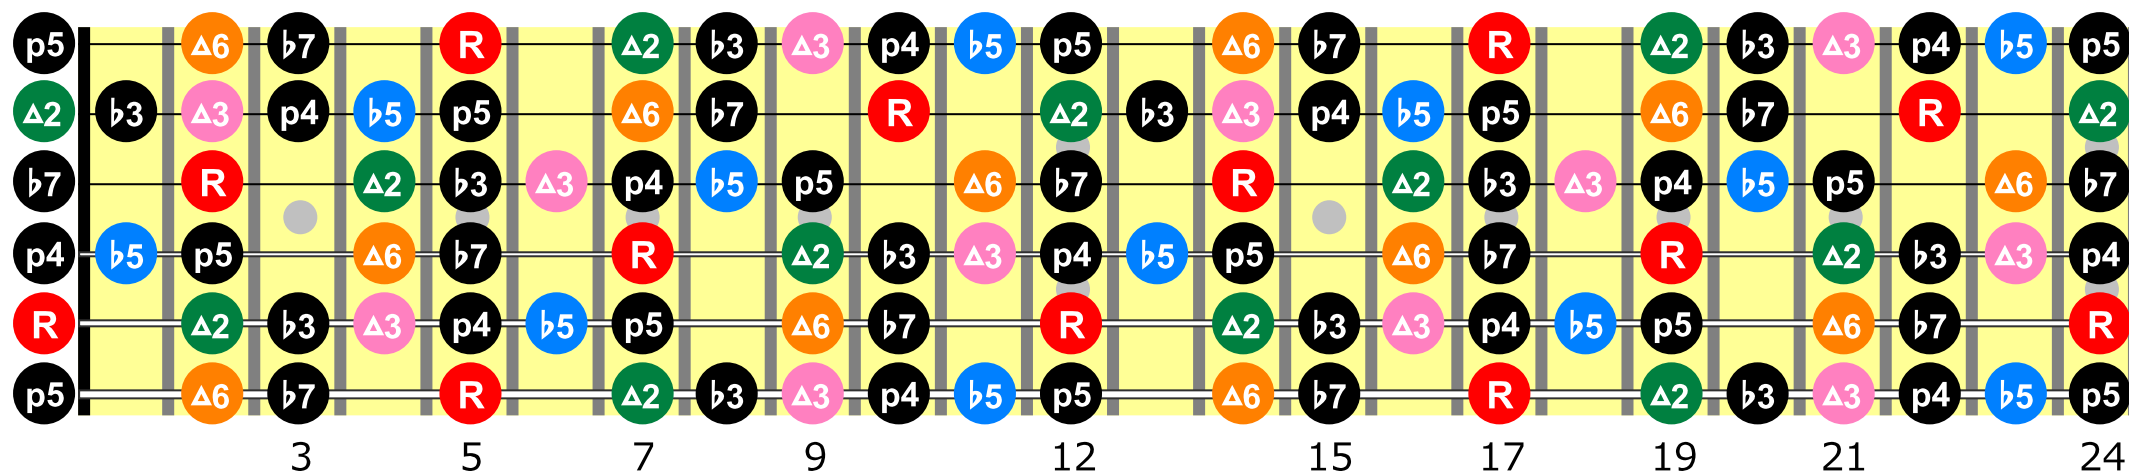

A Blues Scale (A Minor Pentatonic Scale + $\flat 5$, M3, 9, 13)

Dee Music School All Rights Reserved. <https://deemusicschool.com/>